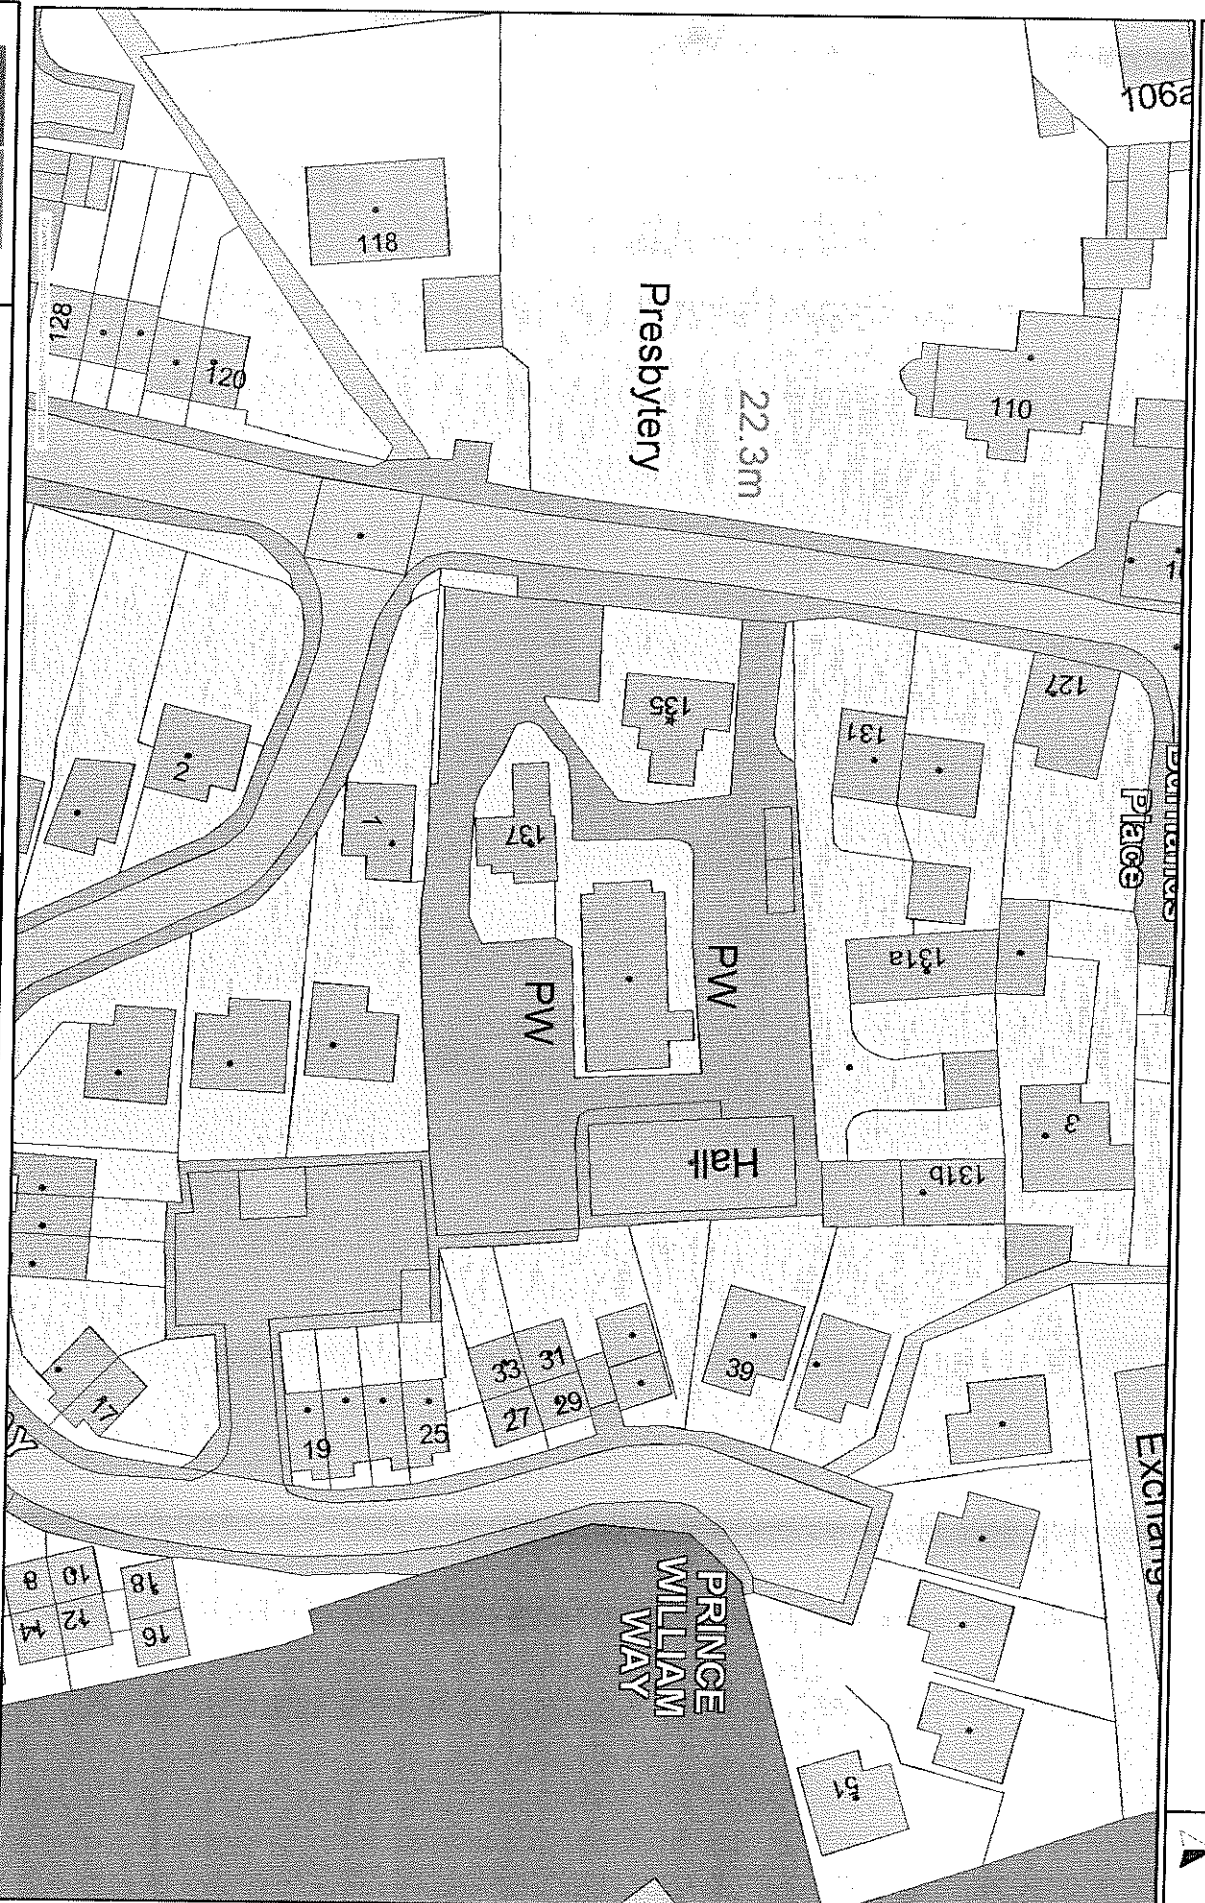

Lady Of Lourdes Church Hall

Reproduced from the 2008 Ordnance Survey mapping with the permission of the controller of Her Majesty's stationary office (c) Crown Copyright. Unauthorised reproduction infringes Crown Copyright and may lead to prosecution or civil proceedings.

Scale 1/757

Centre = 548615 E 248999 N

Date 23/4/2010